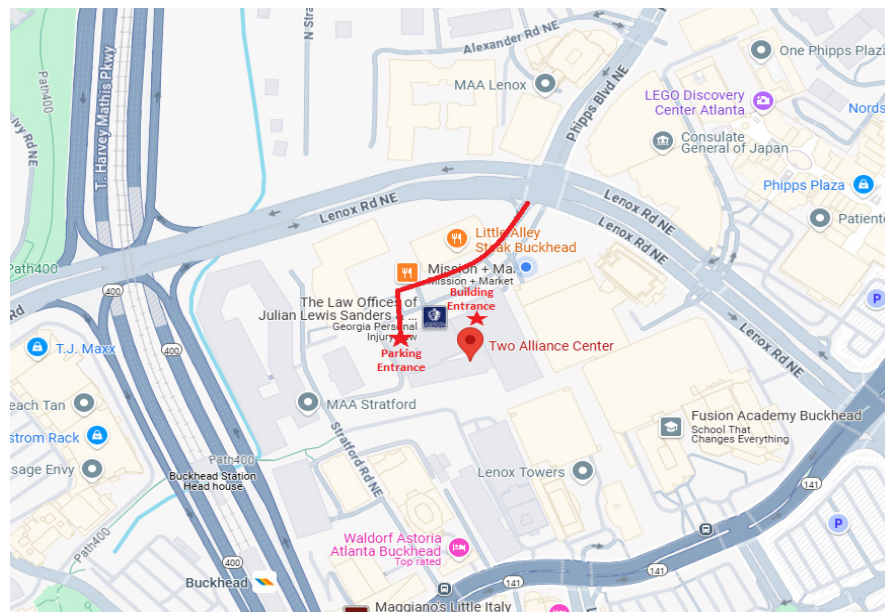

TM CAPITAL ATLANTA ADDRESS

Two Alliance Center
3560 Lenox Road NE, Suite 1100
Atlanta, GA 30326
(404) 995-6230

TM Capital, a division of Janney Montgomery Scott, is located in Suite 1100 on the 11th floor of the Two Alliance Building in Buckhead Atlanta. The Two Alliance Building is located off of Lenox Rd NE near GA-400.

ADDRESS FOR GPS / CAR SERVICE / TAXI

We recommend you use the following GPS address to accurately find the front of our building and/or parking garage:

3560 Lenox Rd NE, Suite 1100
Atlanta, GA 30326

This address will place you at the main entrance of the Two Alliance building and at the entrance of the Two Alliance parking garage.

PARKING

Enter the parking garage for the Two Alliance Center. Follow the visitor parking signs to the left after you enter the gate. You can park in any spot that is not marked as "Reserved". Once you park, take the Two Alliance elevators to level P5 (unless you're already parked at level P5, then you will just walk through the P5 level doors out to the main lobby of the building). Once at level P5, you will walk out to the main lobby of the building and take the main elevators to floor 11.

PUBLIC TRANSPORTATION

- On MARTA, take the North-South Line and get off at the Buckhead Station.
- Walk toward Peachtree Rd NE, and turn left onto Lenox Rd NE and walk until you get to the Alliance Center on the left.